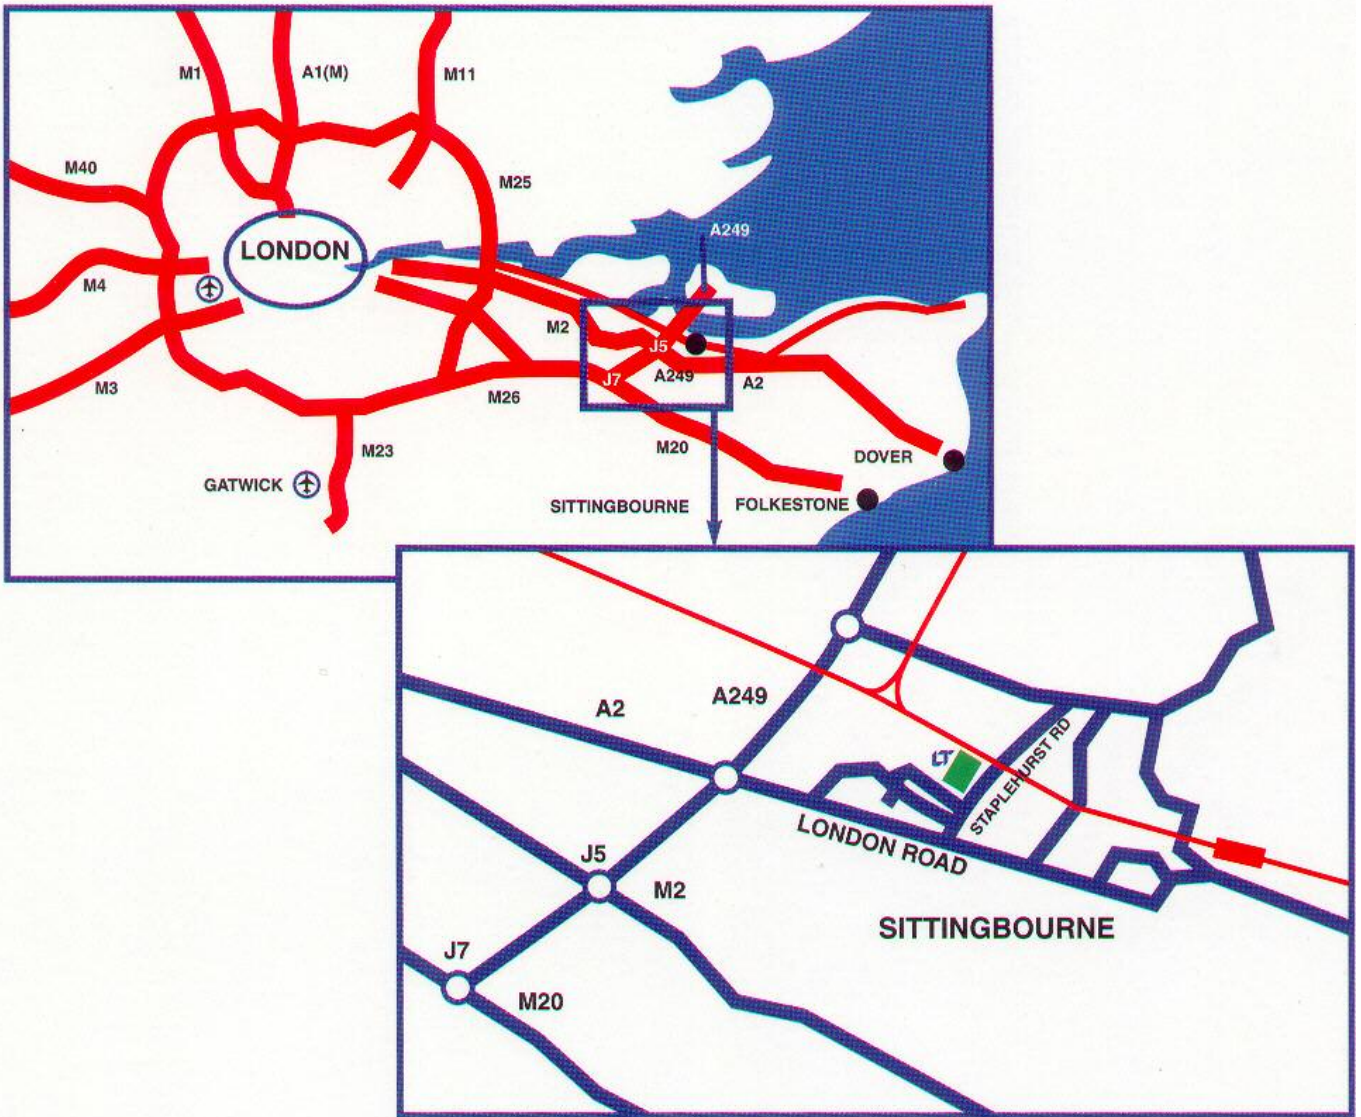

Directions to  
**EPS Logistics Technology Ltd**  
152 Staplehurst Road,  
Sittingbourne,  
Kent. ME10 1XS

Tel: +44 (0) 424433  
Fax: +44 (0) 436035  
E-mail: [sales@epsit.co.uk](mailto:sales@epsit.co.uk)  
Website: [www.epsit.co.uk](http://www.epsit.co.uk)